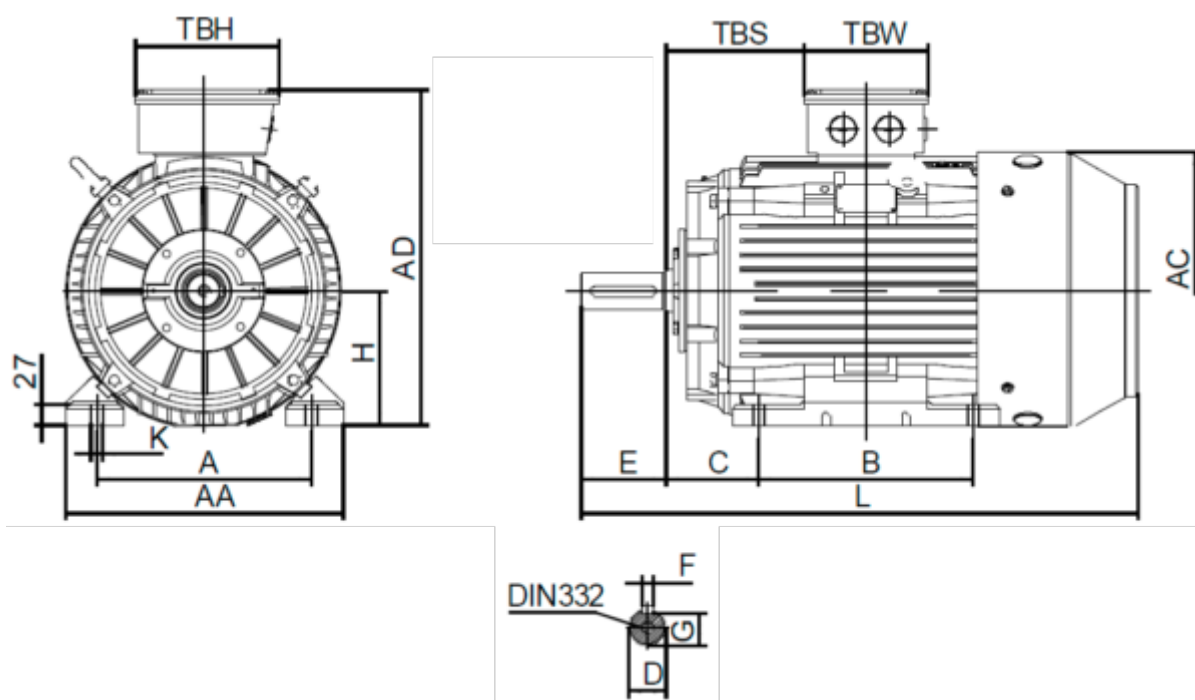

Data Sheet

Article number: 250313200422

Description: Kleedrive T3C 315M-4 132.0KW 1400 rpm
3x400/690V 50HZ IP55 B3 Eff=95,6%

Measures

| | | |
|-----------|-----------|-----------|
| A = 457 | F = 22 | TBW = 290 |
| AA = 628 | G = 71 | |
| AC = Ø680 | H = 315 | |
| AD = 825 | HD = 510 | |
| B = 508 | K = Ø28 | |
| C = 216 | L = 1385 | |
| D = Ø80 | TBH = 350 | |
| E = 170 | TBS = 200 | |